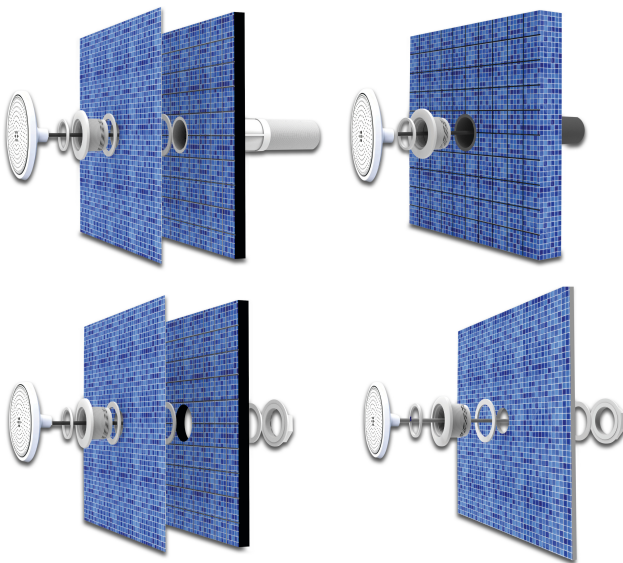

TECHNICAL SPECIFICATIONS

Suitable for liner pools

Voltage 12VAC

Outer ø 160 mm

Capacity 18 W

Number of LED 252

Brightness 1180 Lumen

Colour LEDs warm white

Last modified date: 27/05/2026

Bosta UK Ltd.
Reflection House