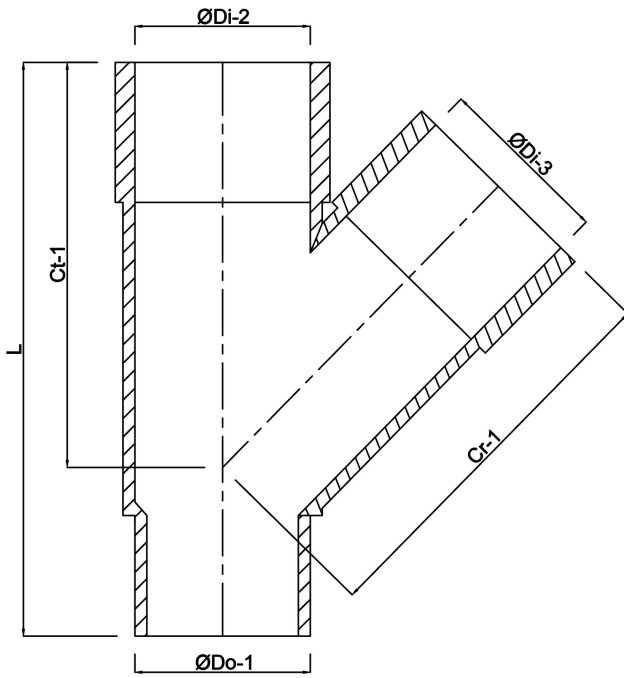

T-piece 45° PVC-U 100 mm glue socket x glue socket x insert (in pipe) grey (0360516)

TECHNICAL SPECIFICATIONS

Colour	grey
Material	PVC-U
Connection	glue socket x glue socket x insert (in pipe)
Application	rainwater
Size	100 mm

DIMENSIONS

Cr-1	185 mm
Ct-1	185 mm
L	265 mm
ØDi-2	100 mm
ØDi-3	100 mm
β	45 °

Last modified date: 23/05/2026

Bosta UK Ltd.
Reflection House
Olding Road
Bury St. Edmunds
Suffolk
IP33 3TA
T +44 (0) 1284 716580
E enquiries@bosta.co.uk
<http://www.bosta.com>