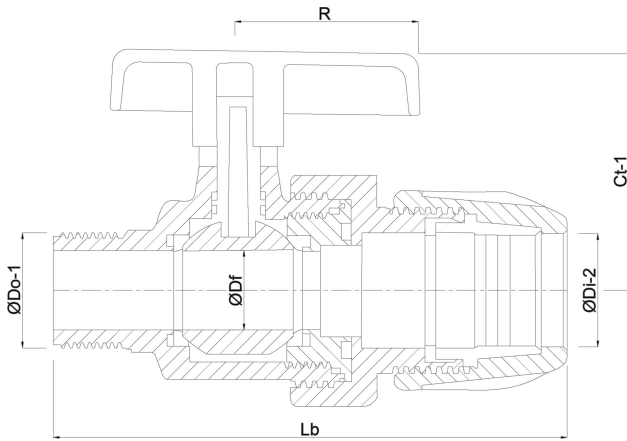

**Profec Ball valve PP 50 mm x 1
1/2" compression x male
thread 10bar black type Safe
502 (0707370)**

TECHNICAL SPECIFICATIONS

Colour	black
Type	Safe 502
Material	PP
Operation	lever
Colour lever	red
Handle material	PVC-U
Housing construction	2-part
Material housing	PP
Material seal	hytrel/EPDM
Connection	compression x male thread
Pressure	10 bar
Size	50 mm x 1 1/2"

DIMENSIONS

Ct-1	92 mm
Lb	203 mm
R	64 mm

ØDf 40 mm

ØDi-2 50 mm

ØDo-1 1 1/2 "

PRODUCT INFORMATION

With secure ball.

Last modified date: 24/05/2026