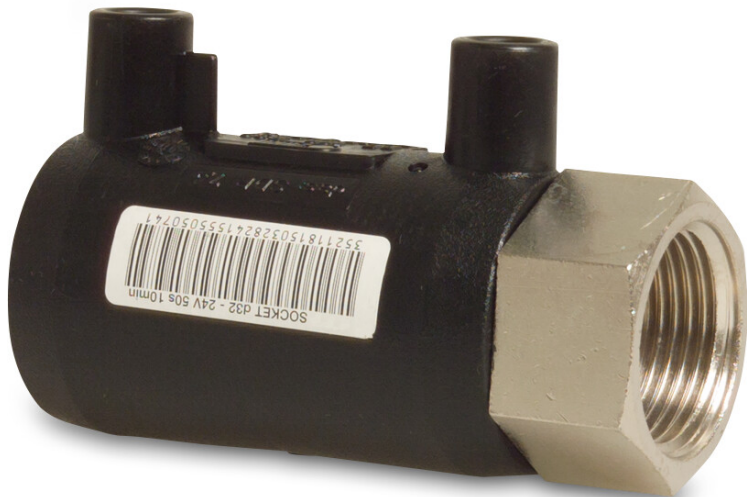

**Profec Adaptor socket
PE100/brass nickel plated 32
mm x 1" electrofusion socket x
female thread SDR7,6 24VAC
16bar 25bar black DVGW
(0302288)**

TECHNICAL SPECIFICATIONS

Colour	black
Material	PE100/brass
Approval	DVGW
Connection	electrofusion socket x female thread
Class	SDR7,6
Pressure, gas	16 bar
Pressure, water	25 bar
Size	32 mm x 1"
Voltage	24VAC

PRODUCT INFORMATION

Transition fitting suitable for the connection of PE pipes and fittings with threaded fittings or valves. Complete with 4 mm electrical connector, welding indicator and barcode reader.