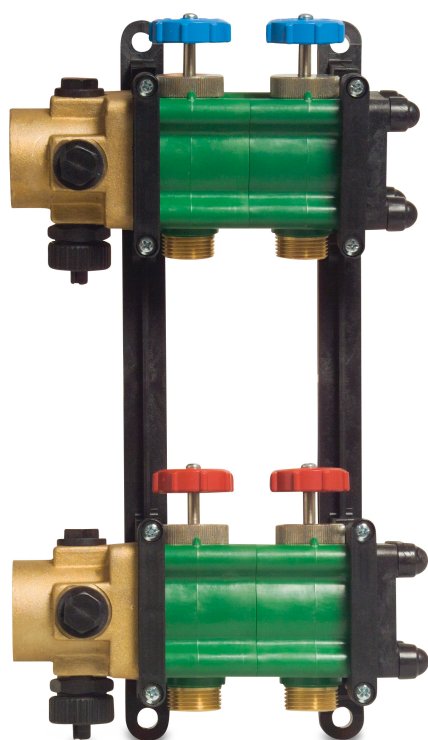

Manifold 5/4" plastic 3/4" male thread green type Geotherm 6-groups (7000316)

TECHNICAL SPECIFICATIONS

Colour	green
Type	Geotherm
Material	plastic
Connection	male thread
Size	3/4"
Groups	6

PRODUCT INFORMATION

Incl.: 2 x brass connection piece 1 1/4" female thread with 4 connections(1 connection for air vent, 1 connection for fill/drain and 2 connections for thermometer) and 2 brass end pieces

Last modified date: 24/05/2026