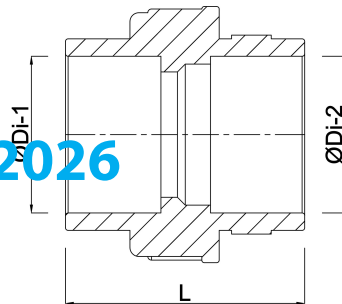

VDL Union coupler PVC-U 63 mm glue socket 16bar grey type A (7002849)

VL Van de Lande

TECHNICAL SPECIFICATIONS

Colour grey

Type A

Material PVC-U

Material seal EPDM

Connection glue socket

Size 63 mm

Pressure 16 bar

DIMENSIONS

K-2 80 mm

L 96 mm

ØDi-1 63 mm

ØDi-2 63 mm

Last modified date: 14/03/2026