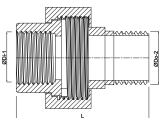

**Profec Nr. 341 Union coupler  
cast iron galvanised 1 1/2"  
female thread x male thread  
25bar DVGW type conical  
(1034107)**

# TECHNICAL SPECIFICATIONS

Type	conical
Material	cast iron
Surface treatment	galvanised
Approval	DVGW
Connection	female thread x male thread
Fitting nr.	Nr. 341
Temperature range	-20°C - 120°C
Pressure	25 bar
Size	1 1/2"
Length	95 mm

## DIMENSIONS

L	95 mm
ØDi-1	1 1/2 "
ØDo-2	1 1/2 "