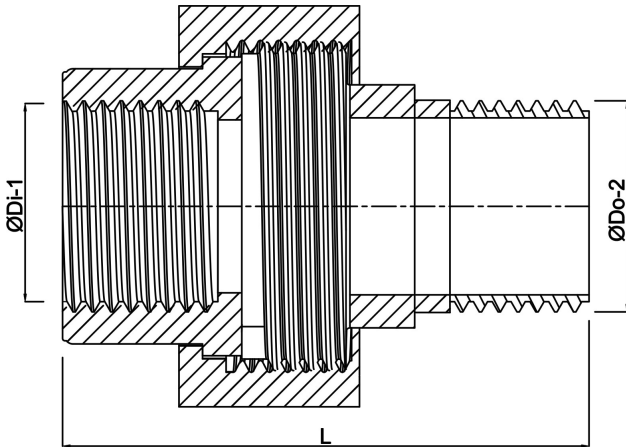

**Profec Nr. 341 Union coupler  
cast iron galvanised 1 1/2"  
female thread x male thread  
25bar DVGW type conical  
(1034107)**

# TECHNICAL SPECIFICATIONS

Type	conical
Material	cast iron
Surface treatment	galvanised
Approval	DVGW
Connection	female thread x male thread
Fitting nr.	Nr. 341
Temperature range	-20°C - 120°C
Pressure	25 bar
Size	1 1/2"
Length	95 mm

## DIMENSIONS

L	95 mm
ØDi-1	1 1/2 "
ØDo-2	1 1/2 "