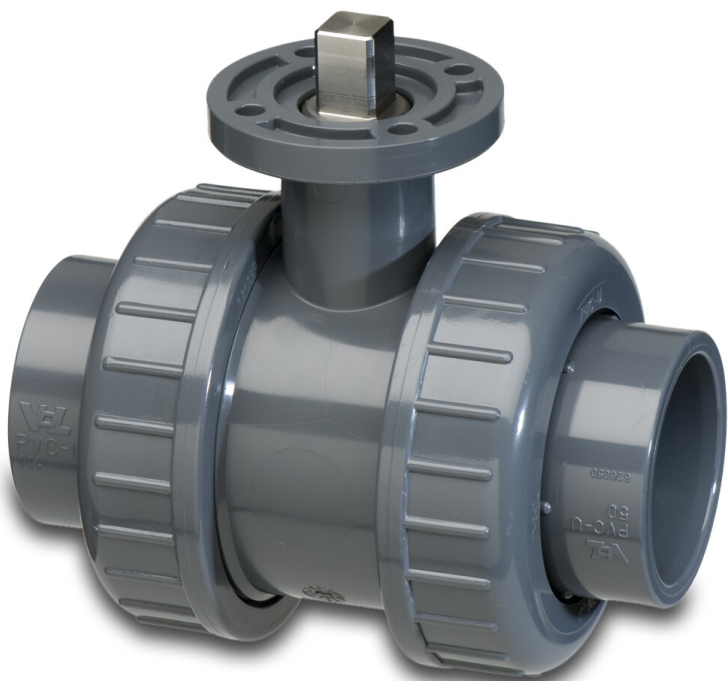

VDL Ball valve PVC-U 50 mm glue socket 16bar grey type ISO-TOP (7018374)

VDL Van de Lande

TECHNICAL SPECIFICATIONS

Colour	grey
Type	ISO-TOP
Material	PVC-U
Material seal	EPDM
Connection	glue socket
Temperature range	0°C - 60°C
Pressure	16 bar
Size	50 mm

DIMENSIONS

Ct-1	100.5 mm
Lb	148 mm
ØDf	40 mm
ØDi-1	50 mm
ØDi-2	50 mm

Last modified date: 09/03/2026

Bosta UK Ltd.
Reflection House
Olding Road
Bury St. Edmunds
Suffolk
IP33 3TA
T +44 (0) 1284 716580
E enquiries@bosta.co.uk
<http://www.bosta.com>