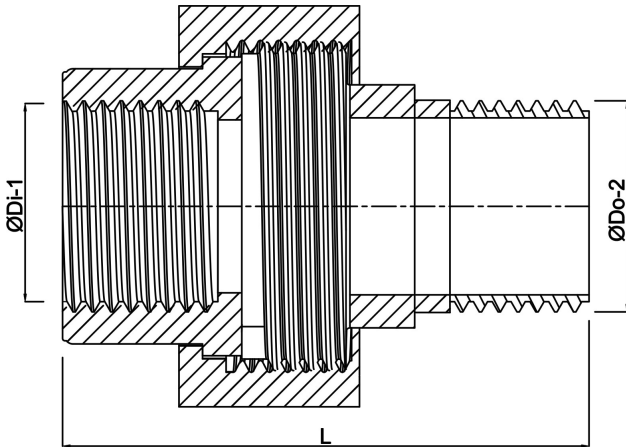

**Profec Nr. 955 Union coupler
brass 1" female thread x male
thread 20bar type cylindrical
(0710468)**

TECHNICAL SPECIFICATIONS

Type	cylindrical
Material	brass
Connection	female thread x male thread
Fitting nr.	Nr. 955
Pressure	20 bar
Size	1"
Length	59 mm

DIMENSIONS

F-1	11 mm
F-2	13 mm
L	59 mm
ØDi-1	1 "
ØDo-2	1 "

Last modified date: 24/05/2026

Bosta UK Ltd.
Reflection House
Olding Road
Bury St. Edmunds
Suffolk
IP33 3TA
T +44 (0) 1284 716580
E enquiries@bosta.co.uk
<http://www.bosta.com>