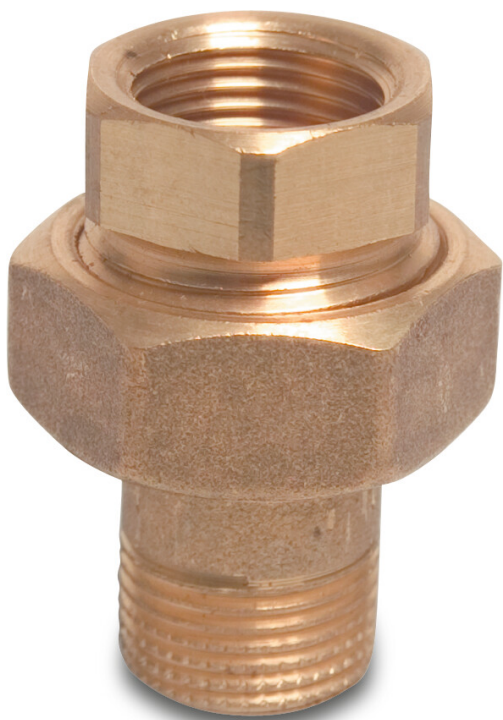

**Profec Nr. 955 Union coupler
brass 1" female thread x male
thread 20bar type cylindrical
(0710468)**

TECHNICAL SPECIFICATIONS

Type	cylindrical
Material	brass
Connection	female thread x male thread
Fitting nr.	Nr. 955
Pressure	20 bar
Size	1"
Length	59 mm

DIMENSIONS

F-1	11 mm
F-2	13 mm
L	59 mm
ØDi-1	1 "
ØDo-2	1 "

Last modified date: 24/05/2026

Bosta UK Ltd.
Reflection House
Olding Road
Bury St. Edmunds
Suffolk
IP33 3TA
T +44 (0) 1284 716580
E enquiries@bosta.co.uk
<http://www.bosta.com>