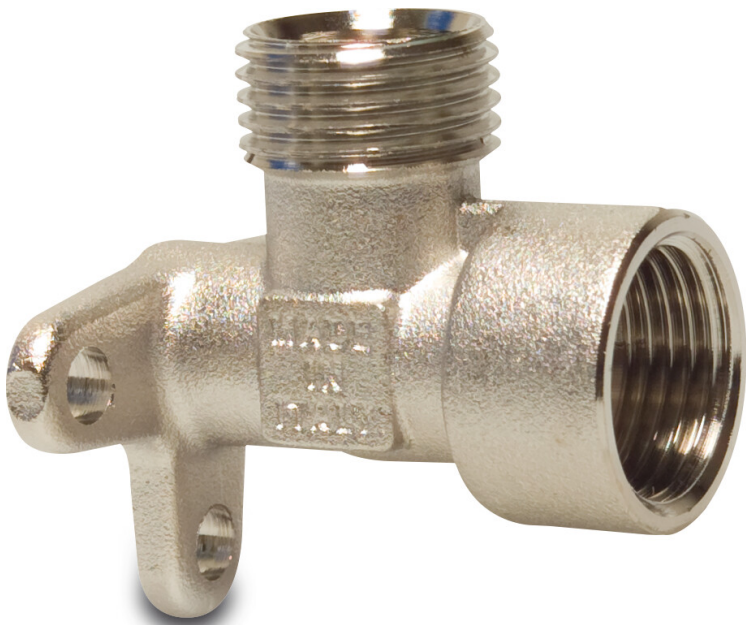

**Multi-Fit Deck elbow 90° brass
nickel plated 3/4" female
thread x male thread 20bar
KIWA (0701936)**

TECHNICAL SPECIFICATIONS

Material	brass
Surface treatment	nickel plated
Approval	KIWA
Connection	female thread x male thread
Pressure	20 bar
Max. temp.	110 °C
Size	3/4"