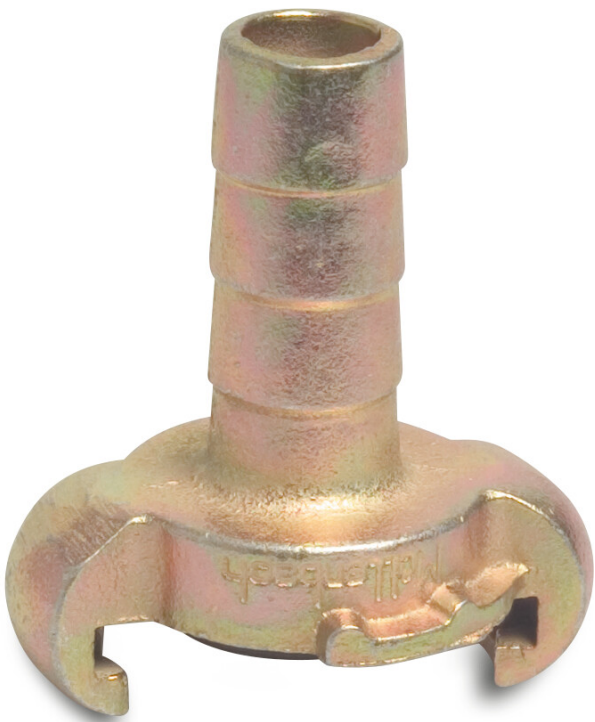

Quick coupler steel galvanised
15 mm hose tail CD 42 10bar
(0451654)

TECHNICAL SPECIFICATIONS

Material	steel
Surface treatment	galvanised
Coping distance	42 CD
Connection	hose tail
Application	air
Pressure	10 bar
Size	15 mm
Length	72 mm