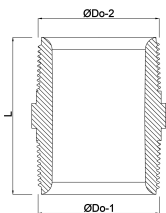

**Profec Nr. 280 Nipple brass**  
**3/8" male thread 30bar**  
**(0710377)**

# TECHNICAL SPECIFICATIONS

|             |             |
|-------------|-------------|
| Material    | brass       |
| Connection  | male thread |
| Fitting nr. | Nr. 280     |
| Size        | 3/8"        |
| Pressure    | 30 bar      |
| Max. temp.  | 120 °C      |

## DIMENSIONS

|       |       |
|-------|-------|
| F-1   | 9 mm  |
| F-2   | 9 mm  |
| K-1   | 18 mm |
| L     | 25 mm |
| ØDo-1 | 3/8 " |
| ØDo-2 | 3/8 " |

**Last modified date: 13/03/2026**

Bosta UK Ltd.  
Reflection House  
Olding Road  
Bury St. Edmunds  
Suffolk  
IP33 3TA  
T +44 (0) 1284 716580  
E [enquiries@bosta.co.uk](mailto:enquiries@bosta.co.uk)  
<http://www.bosta.com>