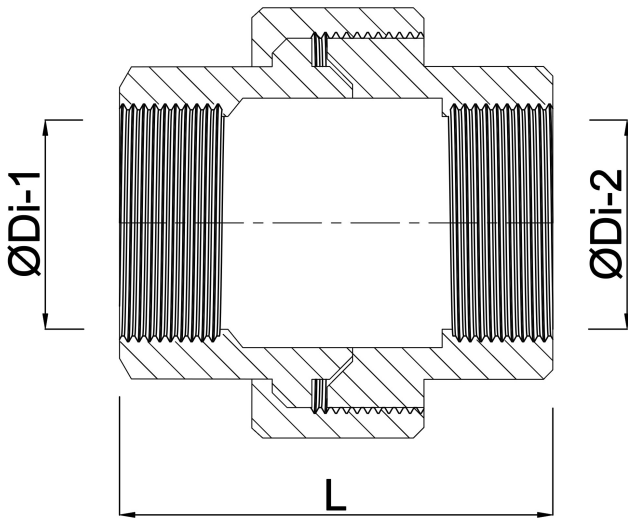

**Profec Nr. 340 Union coupler  
cast iron black 1/2" female  
thread 25bar DVGW type  
conical (1134004)**

# TECHNICAL SPECIFICATIONS

Type	conical
Material	cast iron black
Approval	DVGW
Connection	female thread
Fitting nr.	Nr. 340
Temperature range	-20°C - 120°C
Pressure	25 bar
Size	1/2"
Length	48 mm

## DIMENSIONS

F-1	10 mm
F-2	10 mm
K-1	26 mm
K-2	26 mm
Kn	44 mm
L	45 mm

ØDi-1 1/2 "

ØDi-2 1/2 "

**Last modified date: 24/05/2026**

Bosta UK Ltd.  
Reflection House  
Olding Road  
Bury St. Edmunds  
Suffolk  
IP33 3TA  
T +44 (0) 1284 716580  
E [enquiries@bosta.co.uk](mailto:enquiries@bosta.co.uk)  
<http://www.bosta.com>