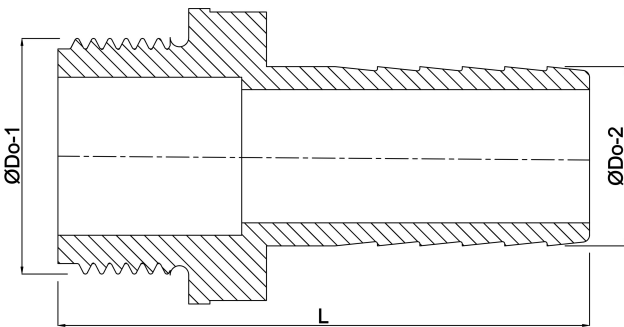

Profec Hose tail stainless steel 316 3/8" x 16 mm male thread x hose tail 50bar (0080917)

TECHNICAL SPECIFICATIONS

Material	stainless steel 316
Connection	male thread x hose tail
Pressure	50 bar
Size	3/8" x 16 mm
Spanner	19

DIMENSIONS

L	50 mm
ØDo-1	3/8 "
ØDo-2	16 mm

Last modified date: 22/05/2026

Bosta UK Ltd.
Reflection House
Olding Road
Bury St. Edmunds
Suffolk
IP33 3TA
T +44 (0) 1284 716580
E enquiries@bosta.co.uk
<http://www.bosta.com>