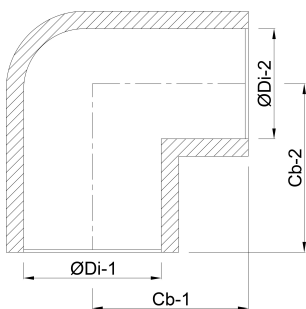

**Elbow 90° with top outlet PVC-
U 110 mm glue socket 16bar 1"
grey (0111804)**

TECHNICAL SPECIFICATIONS

Colour	grey
Material	PVC-U
Connection	glue socket
Pressure	16 bar
Size	110 mm
Outlet	1 "

DIMENSIONS

Cb-1	115 mm
Cb-2	115 mm
ØDi-1	110 mm
ØDi-2	110 mm
β	90 °

Last modified date: 13/03/2026

Bosta UK Ltd.
Reflection House
Olding Road
Bury St. Edmunds
Suffolk
IP33 3TA
T +44 (0) 1284 716580
E enquiries@bosta.co.uk
<http://www.bosta.com>