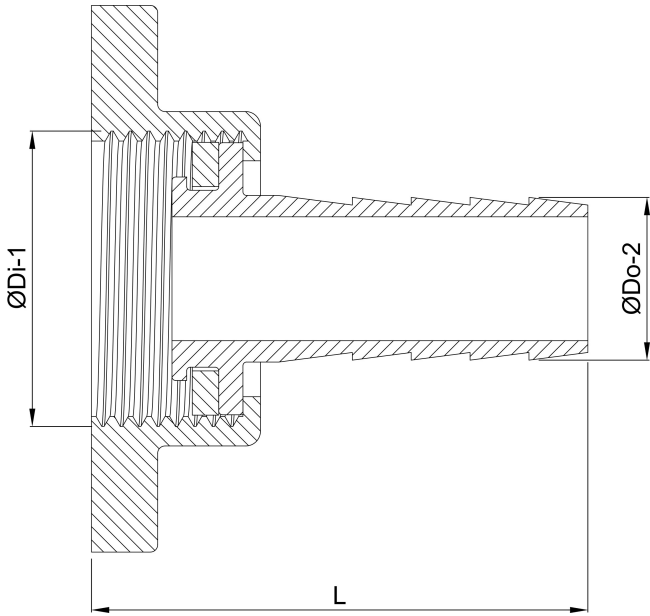

**Profec Hose tail 2/3 union
adaptor brass 1/2" x 10 mm
female threaded nut x hose tail
type flat seal (0423340)**

TECHNICAL SPECIFICATIONS

| | |
|------------------|---------------------------------|
| Type | flat seal |
| Material | brass |
| Connection | female threaded nut x hose tail |
| Max. temp. | 120 °C |
| Size | 1/2" x 10 mm |
| Max. temperature | 120 °C |

DIMENSIONS

| | |
|-------|---------|
| L | 28.6 mm |
| Lb | 34 mm |
| ØDi-1 | 1/2 " |
| ØDo-2 | 10 mm |
| F-1 | 10 mm |
| P-1 | 17 mm |
| Dq-2 | 10 mm |
| Nq-2 | 4 |
| Lq-2 | 16 mm |

Last modified date: 02/10/2025