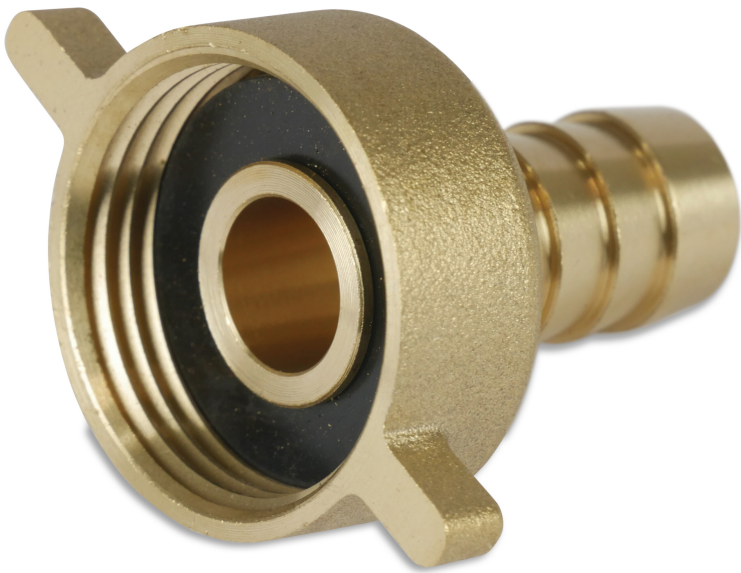

**Profec Hose tail 2/3 union
adaptor brass 1/2" x 10 mm
female threaded nut x hose tail
type flat seal (0423340)**

TECHNICAL SPECIFICATIONS

| | |
|------------------|---------------------------------|
| Type | flat seal |
| Material | brass |
| Connection | female threaded nut x hose tail |
| Max. temp. | 120 °C |
| Size | 1/2" x 10 mm |
| Max. temperature | 120 °C |

DIMENSIONS

| | |
|-------|---------|
| L | 28.6 mm |
| Lb | 34 mm |
| ØDi-1 | 1/2 " |
| ØDo-2 | 10 mm |
| F-1 | 10 mm |
| P-1 | 17 mm |
| Dq-2 | 10 mm |
| Nq-2 | 4 |
| Lq-2 | 16 mm |

Last modified date: 02/10/2025