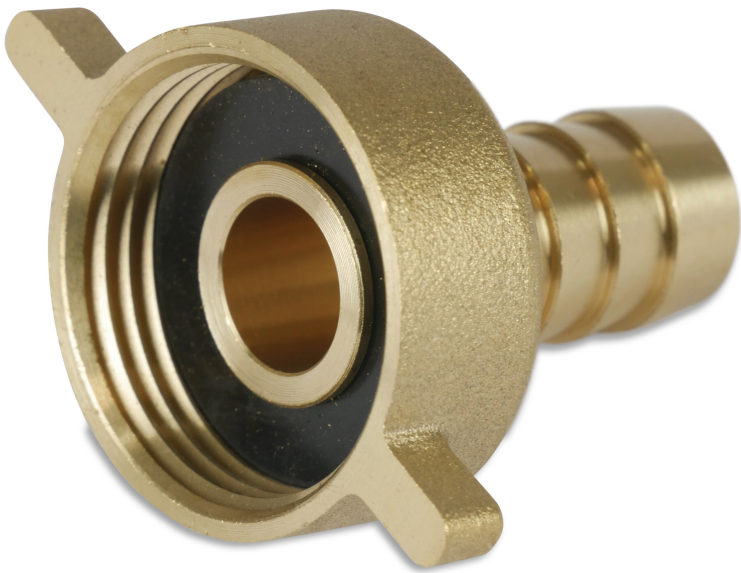

**Profec Hose tail 2/3 union
adaptor brass 1/2" x 10 mm
female threaded nut x hose tail
type flat seal (0423340)**

TECHNICAL SPECIFICATIONS

Type	flat seal
Material	brass
Connection	female threaded nut x hose tail
Max. temp.	120 °C
Size	1/2" x 10 mm
Max. temperature	120 °C

DIMENSIONS

Dq-2	10 mm
F-1	10 mm
L	28.6 mm
Lb	34 mm
Lq-2	16 mm
Nq-2	4
P-1	17 mm
ØDi-1	1/2 "
ØDo-2	10 mm

Last modified date: 23/05/2026

Bosta UK Ltd.
Reflection House
Olding Road
Bury St. Edmunds
Suffolk
IP33 3TA
T +44 (0) 1284 716580
E enquiries@bosta.co.uk
<http://www.bosta.com>