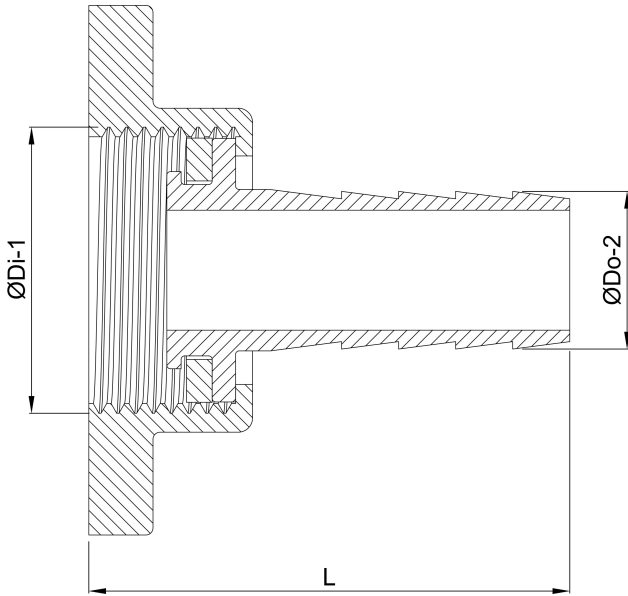

**Profec Hose tail 2/3 union
adaptor brass 1/2" x 10 mm
female threaded nut x hose tail
type flat seal (0423340)**

TECHNICAL SPECIFICATIONS

Type	flat seal
Material	brass
Connection	female threaded nut x hose tail
Max. temp.	120 °C
Size	1/2" x 10 mm
Max. temperature	120 °C

DIMENSIONS

Dq-2	10 mm
F-1	10 mm
L	28.6 mm
Lb	34 mm
Lq-2	16 mm
Nq-2	4
P-1	17 mm
ØDi-1	1/2 "
ØDo-2	10 mm

Last modified date: 23/05/2026

Bosta UK Ltd.
Reflection House
Olding Road
Bury St. Edmunds
Suffolk
IP33 3TA
T +44 (0) 1284 716580
E enquiries@bosta.co.uk
<http://www.bosta.com>