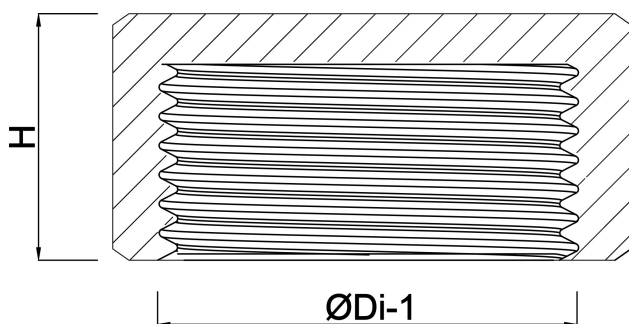

**Profec Nr. 300 Cap stainless
steel 316 2" female thread
16bar type octagon (0080708)**

TECHNICAL SPECIFICATIONS

Material stainless steel 316

Connection female thread

Fitting nr. Nr. 300

Pressure 16 bar

Max. temp. 100 °C

Type octagon

Size 2"

DIMENSIONS

H 29.5 mm

K-1 64.3 mm

ØDi-1 2"

Last modified date: 22/05/2026

Bosta UK Ltd.
Reflection House
Olding Road
Bury St. Edmunds
Suffolk
IP33 3TA
T +44 (0) 1284 716580
E enquiries@bosta.co.uk
<http://www.bosta.com>