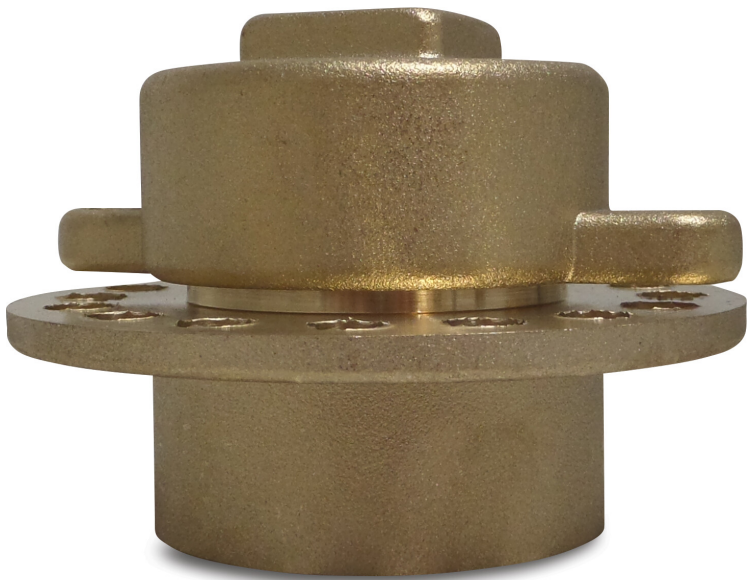

Profec Loading combination brass 1 1/2" female thread (7003625)

TECHNICAL SPECIFICATIONS

Material	brass
Connection	female thread
Size	1 1/2"

Last modified date: 08/03/2026

Bosta UK Ltd.
Reflection House
Olding Road
Bury St. Edmunds
Suffolk
IP33 3TA
T +44 (0) 1284 716580
E enquiries@bosta.co.uk
<http://www.bosta.com>