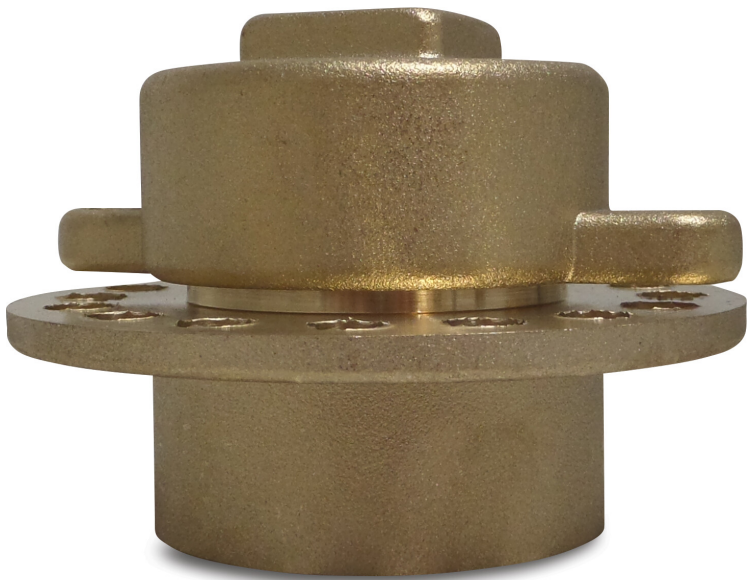

Profec Loading combination brass 1 1/2" female thread (7003625)

TECHNICAL SPECIFICATIONS

Material	brass
Connection	female thread
Size	1 1/2"

Last modified date: 24/05/2026

Bosta UK Ltd.
Reflection House
Olding Road
Bury St. Edmunds
Suffolk
IP33 3TA
T +44 (0) 1284 716580
E enquiries@bosta.co.uk
<http://www.bosta.com>