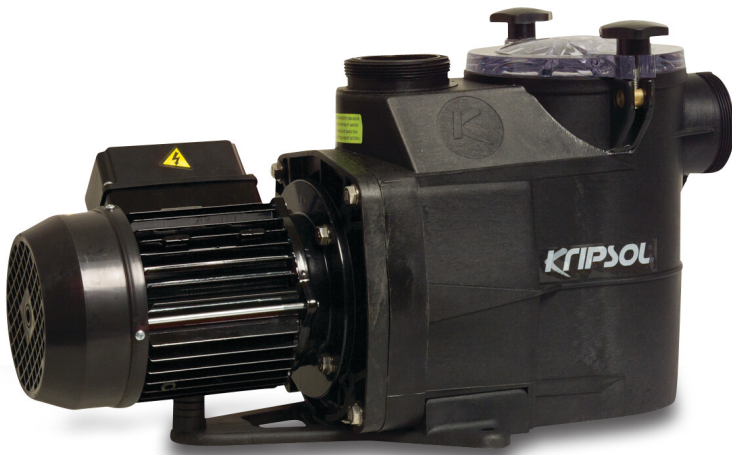

Kripsol Pool pump 50 mm glue socket 3,8A 230VAC black type KSE 75 M 0.75HP (7009820)

KRIPSOL

TECHNICAL SPECIFICATIONS

Colour	black
Pump body	PP GF
Material impeller 1	noryl
Material seal	stainless steel 316
Connection	glue socket
Max. temperature	50 °C
Frequency	50 Hz
IP value	IP55
Max working pressure	2,5 bar
Packaging dimensions L/W/H	650 x 255 x 330 mm
Motor RPM	2850
Type	KSE 75 M
Capacity	11,5 m ³ /h
Output Power	0,75 HP
Size	50 mm
Length	550 mm
Voltage	230VAC

Weight 13.5 kg

Power 0.55 kW

MWC 16

Ampere 3,8 A

Noise level 59.6 dB

DIMENSIONS

A 550 mm

PRODUCT INFORMATION

The Kripsol Koral KSE is an optimised and super-silent pump which is suitable for residential pools up to 177 m³

Features:

- Connection: incl 50mm or 60mm slip unions
- Visibility internal prefilter, easy access
- Corrosion-resistant & Noryl impeller
- Double drain, easy opening
- Suitable for use in salt water