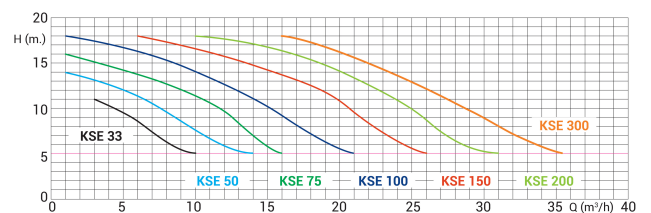

Kripsol Pool pump 50 mm glue socket 3,8A 230VAC black type KSE 75 M 0.75HP (7009820)

KRIPSOL

TECHNICAL SPECIFICATIONS

Colour	black
Pump body	PP GF
Material impeller 1	noryl
Material seal	stainless steel 316
Connection	glue socket
Max. temperature	50 °C
Frequency	50 Hz
IP value	IP55
Max working pressure	2,5 bar
Packaging dimensions L/W/H	650 x 255 x 330 mm
Motor RPM	2850
Type	KSE 75 M
Capacity	11,5 m ³ /h
Output Power	0,75 HP
Size	50 mm
Length	550 mm
Voltage	230VAC

Weight 13.5 kg

Power 0.55 kW

MWC 16

Ampere 3,8 A

Noise level 59.6 dB

DIMENSIONS

A 550 mm

PRODUCT INFORMATION

The Kripsol Koral KSE is an optimised and super-silent pump which is suitable for residential pools up to 177 m³

Features:

- Connection: incl 50mm or 60mm slip unions
- Visibility internal prefilter, easy access
- Corrosion-resistant & Noryl impeller
- Double drain, easy opening
- Suitable for use in salt water