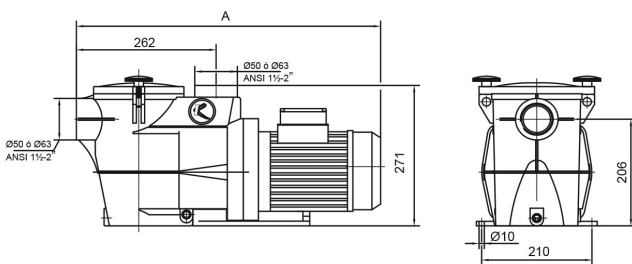

Kripsol Pool pump 50 mm glue socket 3,8A 230VAC black type KSE 75 M 0.75HP (7009820)

KRIPSOL

TECHNICAL SPECIFICATIONS

Colour	black
Pump body	PP GF
Material impeller 1	noryl
Material seal	stainless steel 316
Connection	glue socket
Max. temperature	50 °C
Frequency	50 Hz
IP value	IP55
Max working pressure	2,5 bar
Packaging dimensions L/W/H	650 x 255 x 330 mm
Motor RPM	2850
Type	KSE 75 M
Capacity	11,5 m ³ /h
Output Power	0,75 HP
Size	50 mm
Length	550 mm
Voltage	230VAC

Weight 13.5 kg

Power 0.55 kW

MWC 16

Ampere 3,8 A

Noise level 59.6 dB

DIMENSIONS

A 550 mm

PRODUCT INFORMATION

The Kripsol Koral KSE is an optimised and super-silent pump which is suitable for residential pools up to 177 m³

Features:

- Connection: incl 50mm or 60mm slip unions
- Visibility internal prefilter, easy access
- Corrosion-resistant & Noryl impeller
- Double drain, easy opening
- Suitable for use in salt water