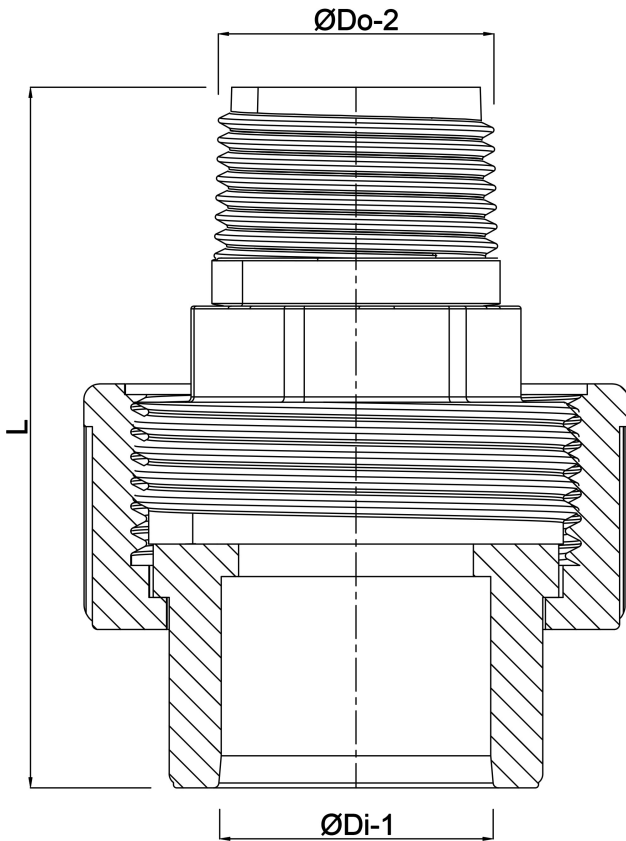

**Profec Union adaptor
PVC/stainless steel 316 32 mm
x 1" glue socket x male thread
10bar grey (0102112)**

TECHNICAL SPECIFICATIONS

Colour	grey
Material	PVC/stainless steel 316
Material seal	EPDM
Connection	glue socket x male thread
Pressure	10 bar
Size	32 mm x 1"

DIMENSIONS

L	79 mm
ØDi-1	32 mm
ØDo-2	1 "

Last modified date: 22/05/2026

Bosta UK Ltd.
Reflection House
Olding Road
Bury St. Edmunds
Suffolk
IP33 3TA
T +44 (0) 1284 716580
E enquiries@bosta.co.uk
<http://www.bosta.com>