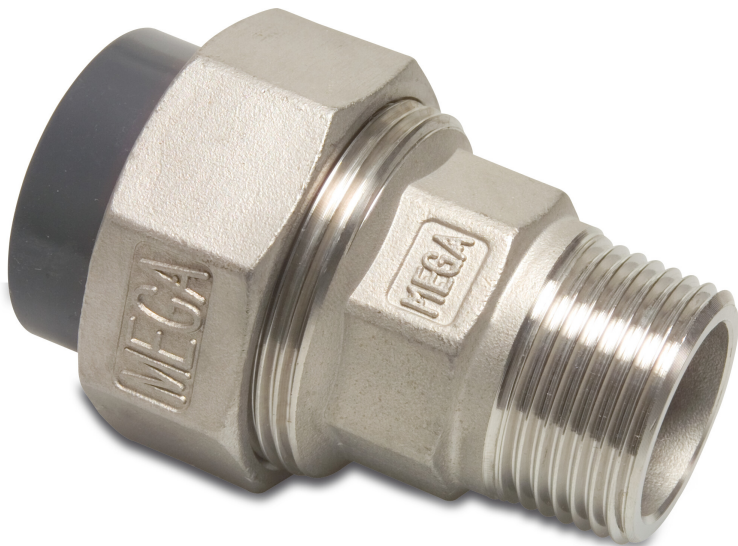

**Profec Union adaptor
PVC/stainless steel 316 32 mm
x 1" glue socket x male thread
10bar grey (0102112)**

TECHNICAL SPECIFICATIONS

Colour	grey
Material	PVC/stainless steel 316
Material seal	EPDM
Connection	glue socket x male thread
Pressure	10 bar
Size	32 mm x 1"

DIMENSIONS

L	79 mm
ØDi-1	32 mm
ØDo-2	1 "

Last modified date: 22/05/2026

Bosta UK Ltd.
Reflection House
Olding Road
Bury St. Edmunds
Suffolk
IP33 3TA
T +44 (0) 1284 716580
E enquiries@bosta.co.uk
<http://www.bosta.com>