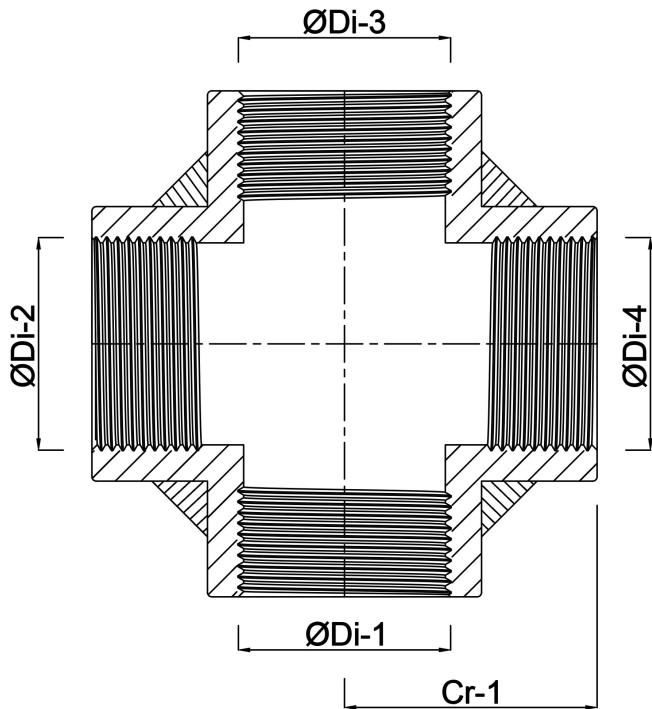

**Profec Nr. 180 Cross-piece
brass 1 1/2" female thread
40bar (0708855)**

TECHNICAL SPECIFICATIONS

| | |
|-------------|---------------|
| Material | brass |
| Connection | female thread |
| Fitting nr. | Nr. 180 |
| Max. temp. | 120 °C |
| Size | 1 1/2" |
| Pressure | 40 bar |

DIMENSIONS

| | |
|-------|---------|
| L | 94 mm |
| ØDi-1 | 1 1/2 " |
| ØDi-2 | 1 1/2 " |
| ØDi-3 | 1 1/2 " |
| ØDi-4 | 1 1/2 " |
| F-1 | 22 mm |
| F-2 | 22 mm |
| F-3 | 22 mm |
| F-4 | 22 mm |

Cr-1

47 mm