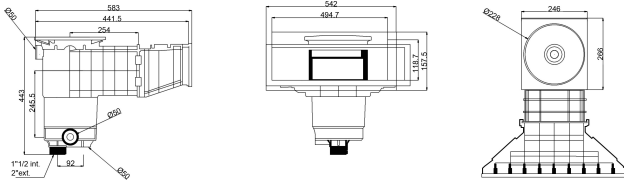

Weltico Skimmer ABS 1 1/2" x 2" female thread white type A500 Design (7039318)

weltico

TECHNICAL SPECIFICATIONS

Type	A500 Design
Material	ABS/stainless steel
Suitable for	liner and concrete pools
Connection	female thread
Colour	white
Size	1 1/2" x 2"

DIMENSIONS

A	583 mm
B	443 mm
C	542 mm
D	157.5 mm
E	266 mm
F	317 mm
G	494.7 mm
H	118.7 mm

PRODUCT INFORMATION

Approx. 7 m³/h (at a rate of 1.5 m/s) if connected to the 1 1/2" outlet with a Ø50 pipe
Approx. 10 m³/h (at a rate of 1.5 m/s) if connected to the 2" outlet with a Ø63 pipe