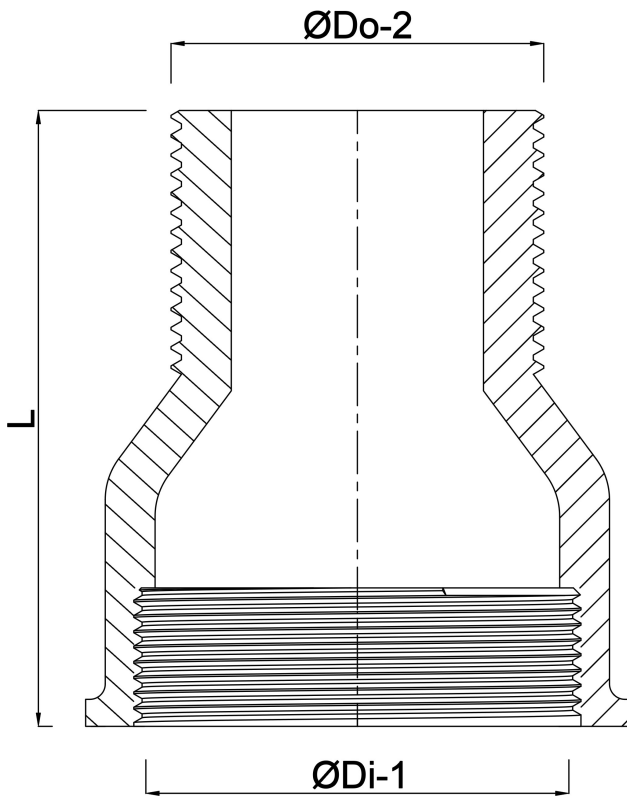

**Profec Nr. 246 Reducer socket
cast iron galvanised 2 1/2" x 2"
female thread x male thread
25bar DVGW (1024622)**

TECHNICAL SPECIFICATIONS

Material	cast iron
Surface treatment	galvanised
Approval	DVGW
Connection	female thread x male thread
Fitting nr.	Nr. 246
Temperature range	-20°C - 120°C
Pressure	25 bar
Size	2 1/2" x 2"

DIMENSIONS

F-1	28 mm
F-2	25 mm
L	81 mm
ØDi-1	2 1/2 "
ØDo-2	2 "

Last modified date: 24/05/2026

Bosta UK Ltd.
Reflection House
Olding Road
Bury St. Edmunds
Suffolk
IP33 3TA
T +44 (0) 1284 716580
E enquiries@bosta.co.uk
<http://www.bosta.com>