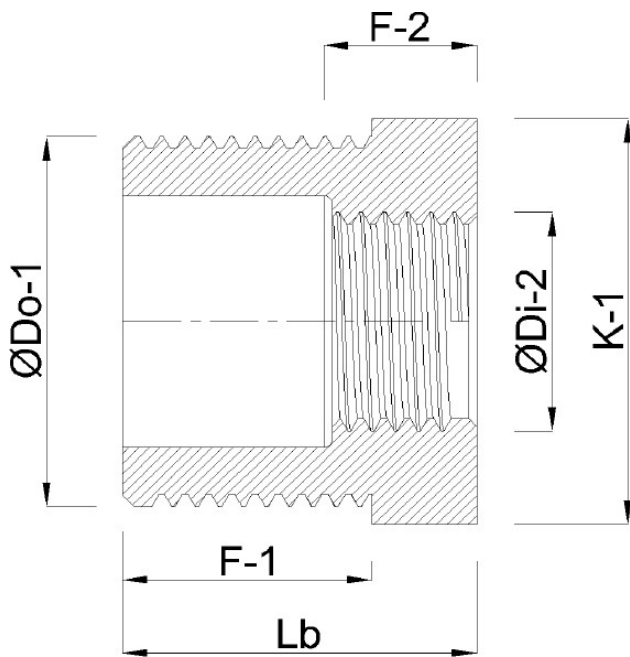

**Profec Nr. 241 Reducer bush  
stainless steel 316 4" x 2" male  
thread x female thread 16bar  
(0080108)**

# TECHNICAL SPECIFICATIONS

Material	stainless steel 316
Connection	male thread x female thread
Fitting nr.	Nr. 241
Pressure	16 bar
Max. temp.	100 °C
Size	4" x 2"

## DIMENSIONS

F-1	36 mm
F-2	12 mm
K-1	44 mm
Lb	44 mm
ØDi-2	2 "
ØDo-1	4 "

**Last modified date: 22/06/2026**

Bosta UK Ltd.  
Reflection House  
Olding Road  
Bury St. Edmunds  
Suffolk  
IP33 3TA  
T +44 (0) 1284 716580  
E [enquiries@bosta.co.uk](mailto:enquiries@bosta.co.uk)  
<http://www.bosta.com>