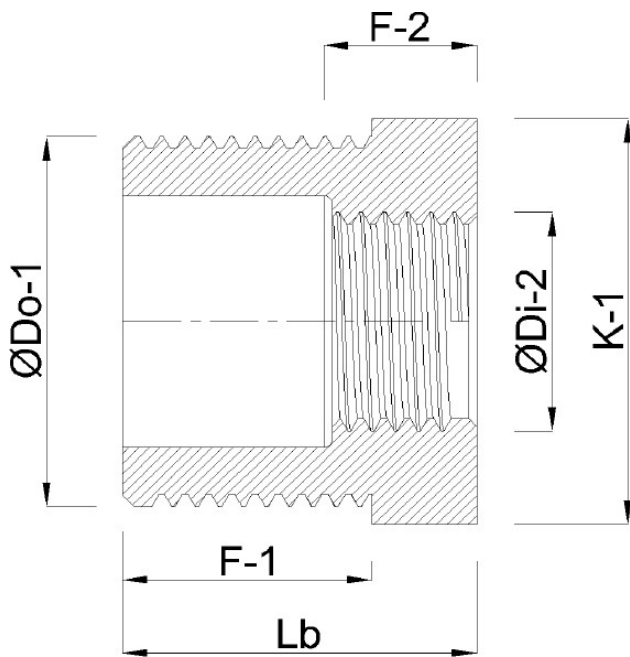

**Profec Nr. 241 Reducer bush
stainless steel 316 3/4" x 1/2"
male thread x female thread
16bar (0080088)**

TECHNICAL SPECIFICATIONS

Material	stainless steel 316
Connection	male thread x female thread
Fitting nr.	Nr. 241
Pressure	16 bar
Max. temp.	100 °C
Size	3/4" x 1/2"

DIMENSIONS

F-1	16.9 mm
F-2	5.6 mm
K-1	28.5 mm
Lb	22.5 mm
ØDi-2	1/2 "
ØDo-1	3/4 "

Last modified date: 22/06/2026

Bosta UK Ltd.
Reflection House
Olding Road
Bury St. Edmunds
Suffolk
IP33 3TA
T +44 (0) 1284 716580
E enquiries@bosta.co.uk
<http://www.bosta.com>