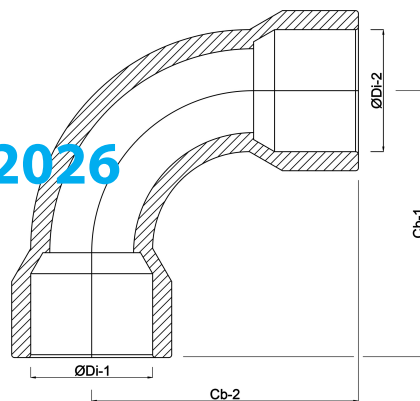

TECHNICAL SPECIFICATIONS

Colour	grey
Material	PVC-U
Connection	glue socket
Pressure	16 bar
Size	20 mm

DIMENSIONS

Cb-1	46 mm
Cb-2	46 mm
ØDi-1	20 mm
ØDi-2	20 mm
β	90 °

Last modified date: 14/03/2026

Bosta UK Ltd.
Reflection House
Olding Road