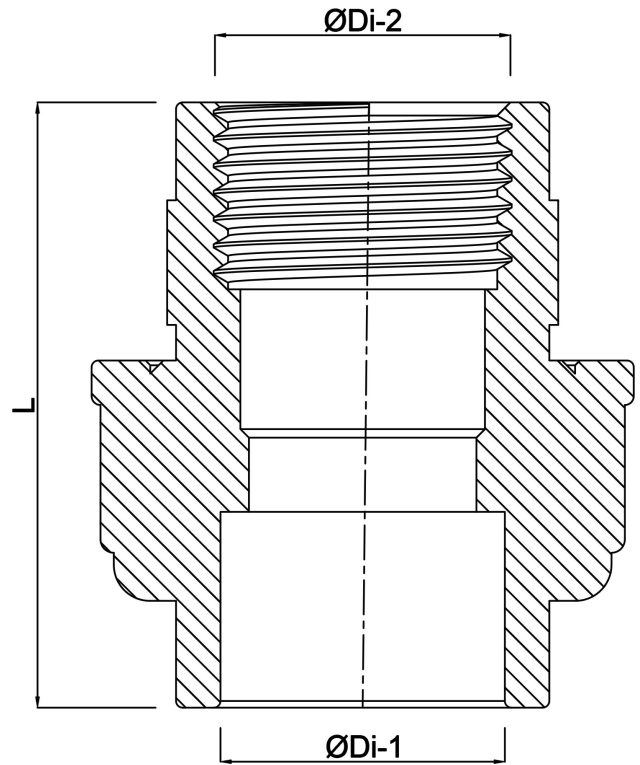

**VDL Union adaptor PVC-U 50
mm x 1 1/2" glue socket x
female thread 16bar grey type
reinforced (7018219)**

V-L Van de Lande

TECHNICAL SPECIFICATIONS

Colour	grey
Type	reinforced
Material	PVC-U
Material seal	EPDM
Connection	glue socket x female thread
Size	50 mm x 1 1/2"
Pressure	16 bar

DIMENSIONS

F-2	23 mm
L	85 mm
ØDi-1	50 mm
ØDi-2	1,5 "

Last modified date: 25/05/2026

Bosta UK Ltd.
Reflection House
Olding Road
Bury St. Edmunds
Suffolk
IP33 3TA
T +44 (0) 1284 716580
E enquiries@bosta.co.uk
<http://www.bosta.com>