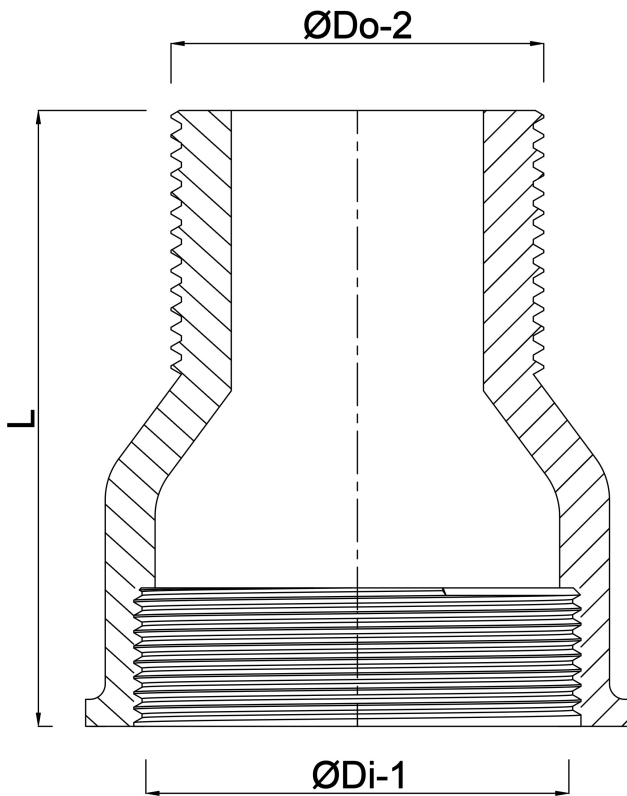

**Profec Nr. 246 Reducer socket
cast iron galvanised 1 1/2" x 1
1/4" female thread x male
thread 25bar DVGW (1024616)**

TECHNICAL SPECIFICATIONS

Material	cast iron
Surface treatment	galvanised
Approval	DVGW
Connection	female thread x male thread
Fitting nr.	Nr. 246
Temperature range	-20°C - 120°C
Pressure	25 bar
Size	1 1/2" x 1 1/4"

DIMENSIONS

F-1	19 mm
F-2	19 mm
L	62 mm
ØDi-1	1 1/2 "
ØDo-2	1 1/4 "

Last modified date: 24/05/2026

Bosta UK Ltd.
Reflection House
Olding Road
Bury St. Edmunds
Suffolk
IP33 3TA
T +44 (0) 1284 716580
E enquiries@bosta.co.uk
<http://www.bosta.com>