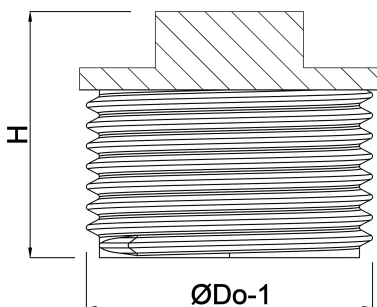

Profec Nr. 290 Plug cast iron galvanised 1 1/4" male thread 25bar DVGW (1029007)

TECHNICAL SPECIFICATIONS

Material cast iron

Surface treatment galvanised

Approval DVGW

Connection male thread

Fitting nr. Nr. 290

Temperature range -20°C - 120°C

Pressure 25 bar

Size 1 1/4"

DIMENSIONS

F-1 20 mm

H 39 mm

ØDo-1 1 1/4 "

Last modified date: 14/03/2026