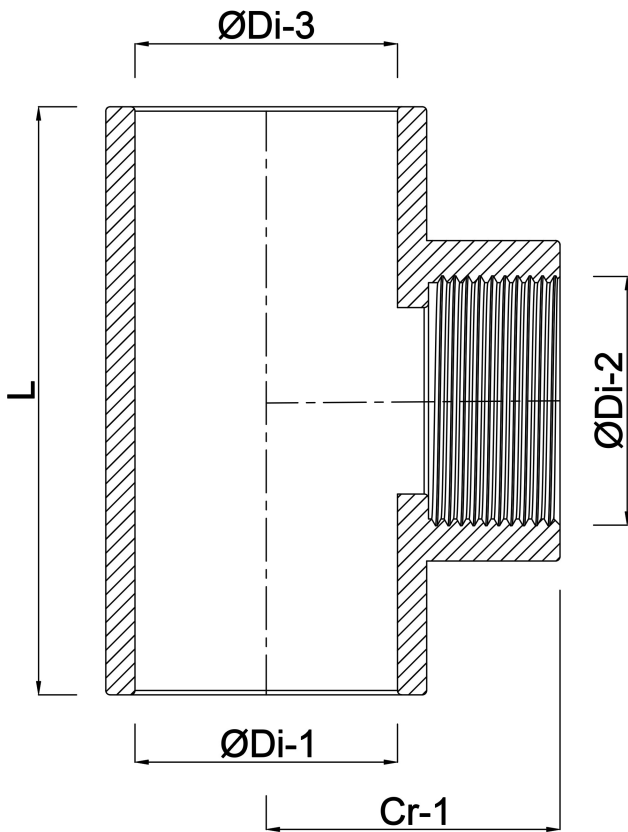

**VDL Adaptor T-piece 90° PVC-U  
20 mm x 1/2" x 20 mm glue  
socket x female thread x glue  
socket 16bar grey type  
reinforced (7002548)**

**VL** Van de Lande

# TECHNICAL SPECIFICATIONS

Colour	grey
Material	PVC-U
Type	reinforced
Size	20 mm x 1/2" x 20 mm
Connection	glue socket x female thread x glue socket
Pressure	16 bar

## DIMENSIONS

Cr-1	28 mm
F-2	15 mm
L	27 mm
P-1	16 mm
P-3	16 mm
ØDi-1	20 mm
ØDi-2	1/2 "
ØDi-3	20 mm
β	90 °

**Last modified date: 24/05/2026**

Bosta UK Ltd.  
Reflection House  
Olding Road  
Bury St. Edmunds  
Suffolk  
IP33 3TA  
T +44 (0) 1284 716580  
E [enquiries@bosta.co.uk](mailto:enquiries@bosta.co.uk)  
<http://www.bosta.com>