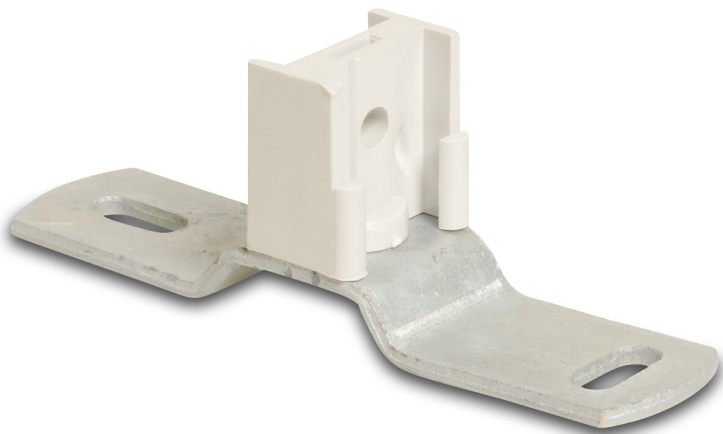

Wall bracket steel grey (0360674)

TECHNICAL SPECIFICATIONS

Colour	grey
--------	------

Material	steel
----------	-------

Thickness	3 mm
-----------	------

Height	36 mm
--------	-------

DIMENSIONS

L	104 mm
---	--------