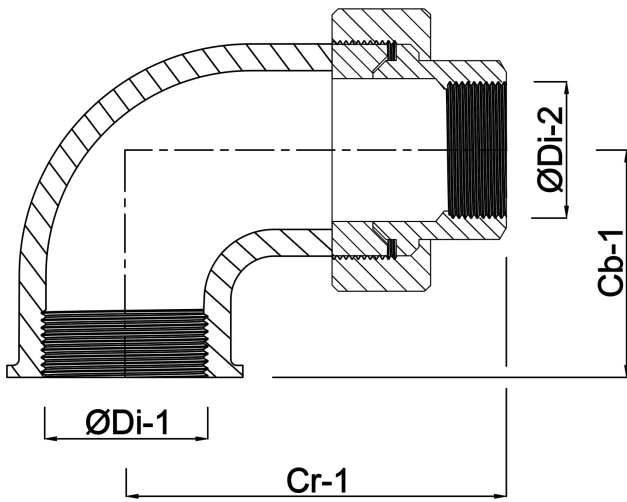

**Profec Nr. 96 Union elbow 90°
cast iron galvanised 1 1/2"
female thread 25bar DVGW
type conical (1009607)**

TECHNICAL SPECIFICATIONS

Type	conical
Material	cast iron
Surface treatment	galvanised
Approval	DVGW
Connection	female thread
Fitting nr.	Nr. 96
Temperature range	-20°C - 120°C
Pressure	25 bar
Size	1 1/2"

DIMENSIONS

Cb-1	90 mm
Cr-1	50 mm
ØDi-1	1 1/2 "
ØDi-2	1 1/2 "
β	90 °

Last modified date: 24/05/2026

Bosta UK Ltd.
Reflection House
Olding Road
Bury St. Edmunds
Suffolk
IP33 3TA
T +44 (0) 1284 716580
E enquiries@bosta.co.uk
<http://www.bosta.com>