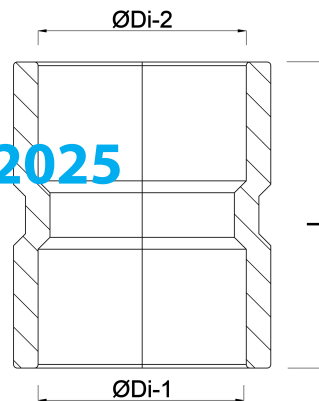

**Profec Transition socket PVC-U
40 mm x 1 1/4" glue socket x
imperial glue socket 16bar
grey (0169904)**

TECHNICAL SPECIFICATIONS

Colour	grey
Material	PVC-U
Connection	glue socket x imperial glue socket
Pressure	16 bar
Size	40 mm x 1 1/4"

DIMENSIONS

L	57 mm
ØDi-1	40 mm
ØDi-2	1 1/4 "
P-1	27 mm
P-2	27 mm

Last modified date: 02/10/2025

Bosta UK Ltd.
Reflection House
Olding Road

Bury St. Edmunds
Suffolk
IP33 3TA
T +44 (0) 1284 716580
E enquiries@bosta.co.uk
<http://www.bosta.com>