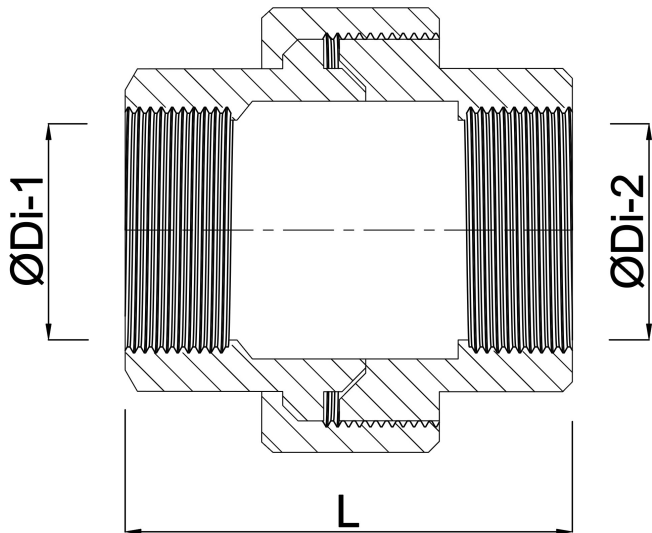

**Profec Nr. 340 Union coupler
cast iron galvanised 1 1/4"
female thread 25bar DVGW
type conical (1034007)**

TECHNICAL SPECIFICATIONS

Type	conical
Material	cast iron
Surface treatment	galvanised
Approval	DVGW
Connection	female thread
Fitting nr.	Nr. 340
Temperature range	-20°C - 120°C
Pressure	25 bar
Size	1 1/4"
Length	65 mm

DIMENSIONS

L	65 mm
ØDi-1	1 1/4 "
ØDi-2	1 1/4 "
F-1	20 mm
F-2	20 mm

Kn 67 mm

K-1 47 mm

K-2 47 mm

PRODUCT INFORMATION

Conical seal.

Last modified date: 05/10/2025