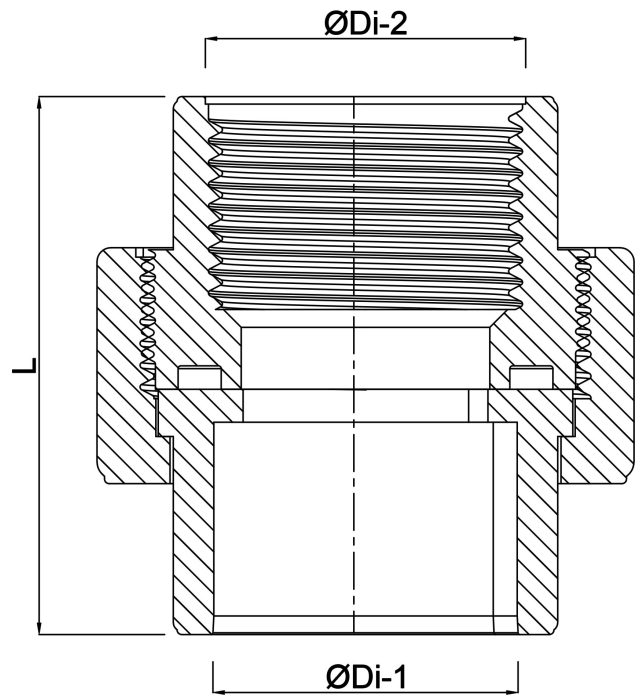

**Profec Union adaptor PVC-U 40
mm x 1 1/4" glue socket x
female thread 10bar grey
(0110084)**

TECHNICAL SPECIFICATIONS

Colour	grey
Material	PVC-U
Connection	glue socket x female thread
Pressure	10 bar
Size	40 mm x 1 1/4"

DIMENSIONS

Do-n	71 mm
Hi-1	30 mm
L	71 mm
Lb	41 mm
P-1	22 mm
ØDi-1	1 1/4 "
ØDi-2	40 mm

Last modified date: 22/05/2026

Bosta UK Ltd.
Reflection House
Olding Road
Bury St. Edmunds
Suffolk
IP33 3TA
T +44 (0) 1284 716580
E enquiries@bosta.co.uk
<http://www.bosta.com>