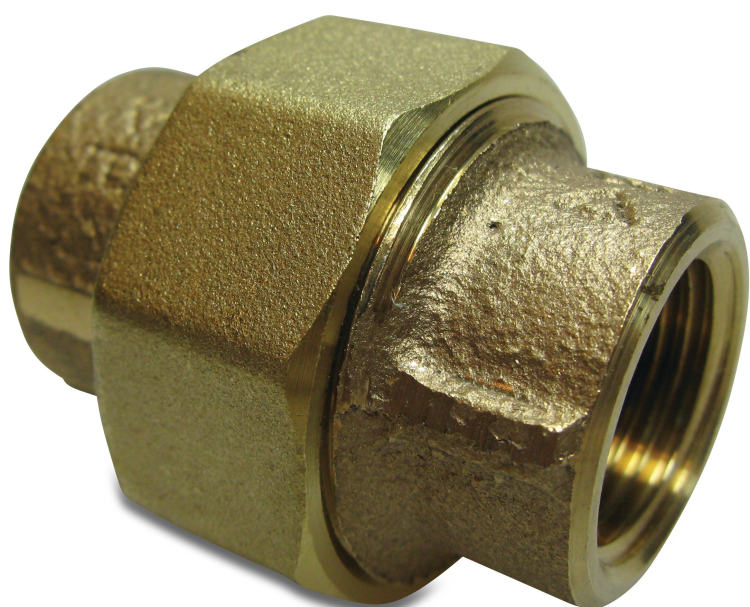

**Nr. 340 Union coupler bronze
1/2" female thread 16bar type
conical (0720546)**

TECHNICAL SPECIFICATIONS

Type	conical
Material	bronze
Connection	female thread
Fitting nr.	Nr. 340
Size	1/2"
Length	46 mm
Pressure	16 bar