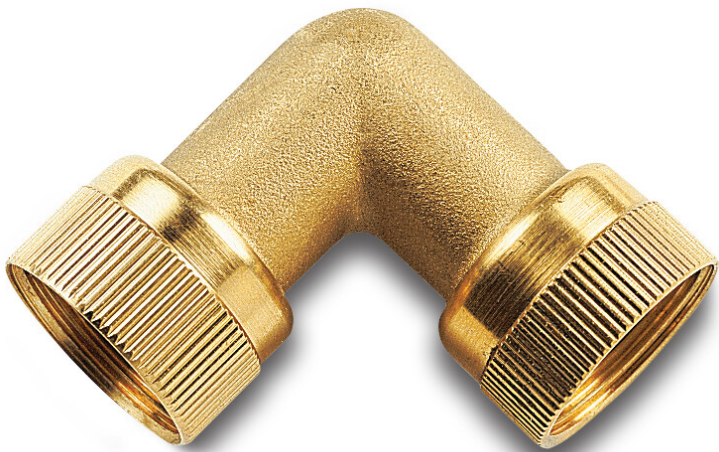

**Swivel elbow 90° brass 1"
female thread type with O-ring
(7033674)**

TECHNICAL SPECIFICATIONS

Type	with O-ring
Material	brass
Suitable for	Manifold
Connection	female thread
Size	1"

Last modified date: 27/05/2026