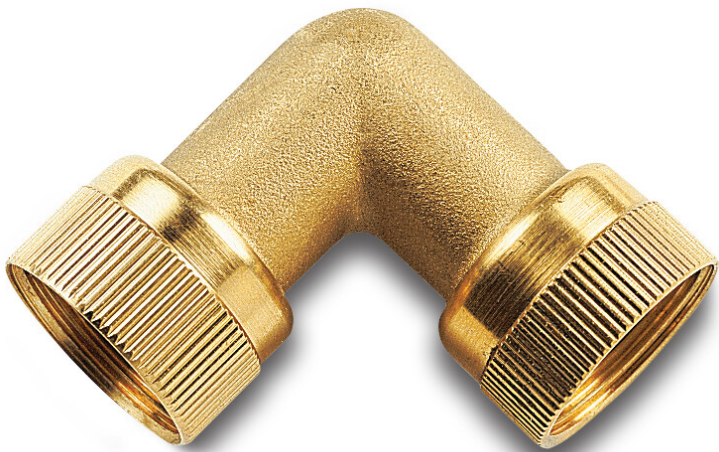

**Swivel elbow 90° brass 1"
female thread type with O-ring
(7033674)**

TECHNICAL SPECIFICATIONS

Type	with O-ring
Material	brass
Suitable for	Manifold
Connection	female thread
Size	1"

Last modified date: 10/03/2026