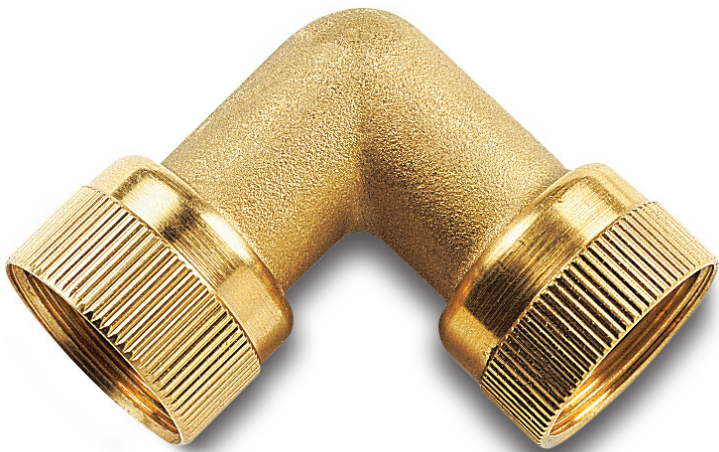

**Swivel elbow 90° brass 1"
female thread type with O-ring
(7033674)**

TECHNICAL SPECIFICATIONS

Type	with O-ring
Material	brass
Suitable for	Manifold
Connection	female thread
Size	1"

Last modified date: 06/10/2025