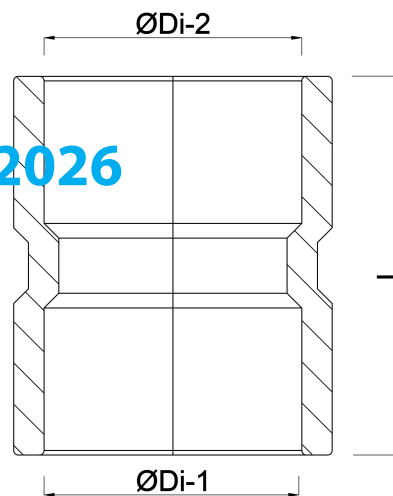

VDL Transition socket PVC-U
20 mm x 1/2" glue socket x
imperial glue socket 10bar
grey (7018296)

V-L Van de Lande

TECHNICAL SPECIFICATIONS

Colour	grey
Material	PVC-U
Connection	glue socket x imperial glue socket
Pressure	10 bar
Size	20 mm x 1/2"

DIMENSIONS

L	36 mm
T	3 mm
ØDi-1	20 mm
ØDi-2	1/2 "

Last modified date: 14/03/2026

Bosta UK Ltd.
Reflection House
Olding Road
Bury St. Edmunds
Suffolk

IP33 3TA
T +44 (0) 1284 716580
E enquiries@bosta.co.uk
<http://www.bosta.com>