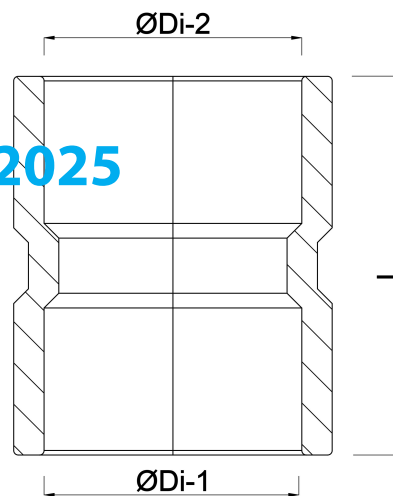

VDL Transition socket PVC-U
20 mm x 1/2" glue socket x
imperial glue socket 10bar
grey (7018296)

V-L Van de Lande

TECHNICAL SPECIFICATIONS

Colour	grey
Material	PVC-U
Connection	glue socket x imperial glue socket
Pressure	10 bar
Size	20 mm x 1/2"

DIMENSIONS

L	36 mm
T	3 mm
ØDi-1	20 mm
ØDi-2	1/2 "

Last modified date: 05/10/2025

Bosta UK Ltd.
Reflection House
Olding Road
Bury St. Edmunds
Suffolk

IP33 3TA
T +44 (0) 1284 716580
E enquiries@bosta.co.uk
<http://www.bosta.com>