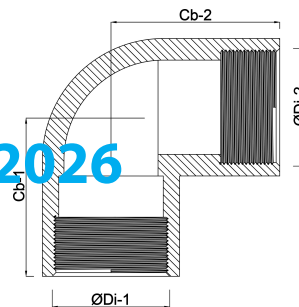

Profec Elbow 90° PVC-U 3"
female thread 10bar grey
(0110157)

TECHNICAL SPECIFICATIONS

Colour	grey
Material	PVC-U
Connection	female thread
Pressure	10 bar
Size	3"

DIMENSIONS

Cb-1	97 mm
Cb-2	97 mm
F-1	30 mm
ØDi-1	3 "
ØDi-2	3 "
β	90 °