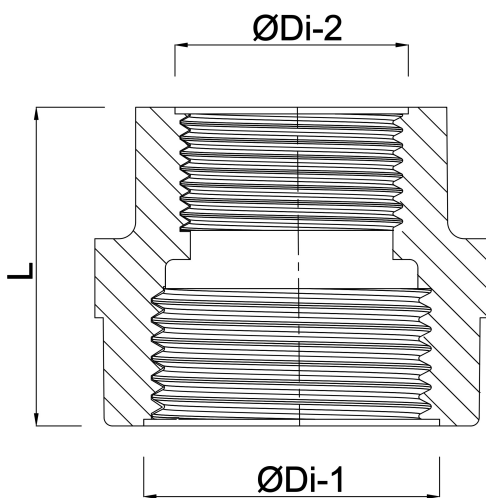

**Profec Nr. 240 Reducer socket  
stainless steel 316 3/8" x 1/4"  
female thread 16bar (0080052)**

# TECHNICAL SPECIFICATIONS

Material stainless steel 316

Connection female thread

Fitting nr. Nr. 240

Max. temp. 100 °C

Size 3/8" x 1/4"

Pressure 16 bar

## DIMENSIONS

L 28.1 mm

ØDi-1 3/8 "

ØDi-2 1/4 "

**Last modified date: 13/03/2026**

Bosta UK Ltd.  
Reflection House  
Olding Road  
Bury St. Edmunds  
Suffolk  
IP33 3TA  
T +44 (0) 1284 716580  
E [enquiries@bosta.co.uk](mailto:enquiries@bosta.co.uk)  
<http://www.bosta.com>