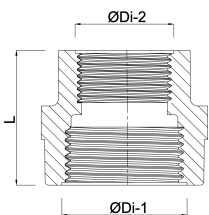

**Profec Nr. 240 Reducer socket
brass 1 1/2" x 1" female thread
30bar (0710321)**

TECHNICAL SPECIFICATIONS

Material	brass
Connection	female thread
Fitting nr.	Nr. 240
Size	1 1/2" x 1"
Max. temperature	120 °C
Pressure	30 bar
Max. temp.	120 °C

DIMENSIONS

F-1	28 mm
F-2	20 mm
L	45 mm
ØDi-1	1 1/2 "
ØDi-2	1 "

Last modified date: 13/03/2026

Bosta UK Ltd.
Reflection House
Olding Road
Bury St. Edmunds
Suffolk
IP33 3TA
T +44 (0) 1284 716580
E enquiries@bosta.co.uk
<http://www.bosta.com>