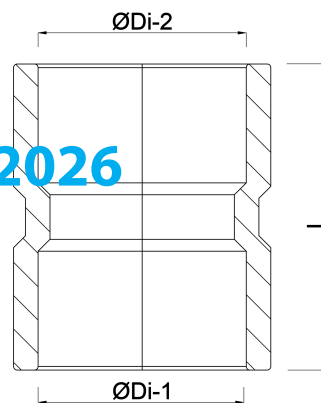

VDL Socket PVC-U 125 mm glue socket 16bar grey KIWA (7002913)

V-L Van de Lande

TECHNICAL SPECIFICATIONS

Colour grey

Material PVC-U

Approval KIWA

Connection glue socket

Size 125 mm

Pressure 16 bar

DIMENSIONS

L 145 mm

T 7 mm

ØDi-1 125 mm

ØDi-2 125 mm

Last modified date: 14/03/2026

Bosta UK Ltd.
Reflection House
Olding Road