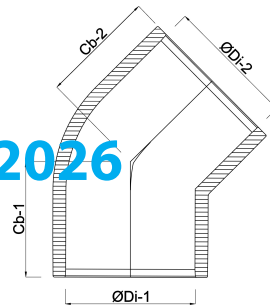

**VDL Elbow 45° PVC-U 25 mm
glue socket 16bar grey KIWA
(7002606)**

V-L Van de Lande

TECHNICAL SPECIFICATIONS

Colour	grey
Material	PVC-U
Approval	KIWA
Connection	glue socket
Pressure	16 bar
Size	25 mm

DIMENSIONS

Cb-1	25 mm
Cb-2	25 mm
ØDi-1	25 mm
ØDi-2	25 mm
β	45 °

Last modified date: 14/03/2026

Bosta UK Ltd.
Reflection House
Olding Road
Bury St. Edmunds
Suffolk
IP33 3TA
T +44 (0) 1284 716580
E enquiries@bosta.co.uk
<http://www.bosta.com>