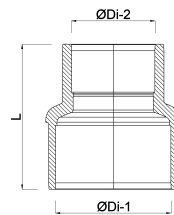

**VDL Reducer socket PVC-U 315
mm x 250 mm glue socket 6bar
grey type made from tubing
(7002478)**

V-L Van de Lande

TECHNICAL SPECIFICATIONS

| | |
|------------|------------------|
| Colour | grey |
| Type | made from tubing |
| Material | PVC-U |
| Size | 315 mm x 250 mm |
| Connection | glue socket |
| Pressure | 6 bar |

DIMENSIONS

| | |
|-------|-------------|
| L | 509 mm |
| Mold | hand formed |
| P-1 | 172 mm |
| P-2 | 137 mm |
| ØDi-1 | 315 mm |
| ØDi-2 | 250 mm |

Last modified date: 14/03/2026

Bosta UK Ltd.
Reflection House
Olding Road
Bury St. Edmunds
Suffolk
IP33 3TA
T +44 (0) 1284 716580
E enquiries@bosta.co.uk
<http://www.bosta.com>