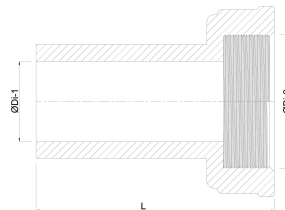

**VDL 2/3 union coupler PVC-U  
40 mm x 1 1/4" glue socket x  
female threaded nut 10bar  
grey (0110034)**

**V-L Van de Lande**

# TECHNICAL SPECIFICATIONS

|               |                                   |
|---------------|-----------------------------------|
| Colour        | grey                              |
| Material      | PVC-U                             |
| Material seal | EPDM                              |
| Connection    | glue socket x female threaded nut |
| Size          | 40 mm x 1 1/4"                    |
| Length        | 60 mm                             |
| Pressure      | 10 bar                            |

## DIMENSIONS

|       |             |
|-------|-------------|
| Hi-1  | 29 mm       |
| L     | 63 mm       |
| Mold  | hand formed |
| ØDi-1 | 40 mm       |
| ØDi-2 | 1 1/4 "     |

**Last modified date: 13/03/2026**