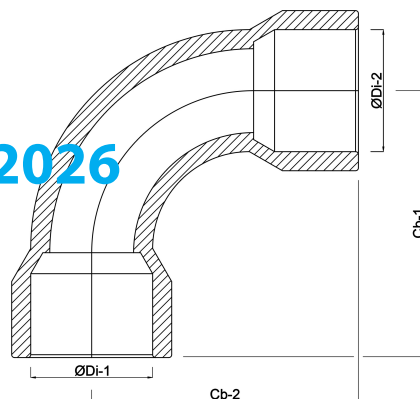

TECHNICAL SPECIFICATIONS

Colour	grey
Material	PVC-U
Connection	glue socket
Pressure	16 bar
Size	50 mm

DIMENSIONS

Cb-1	106 mm
Cb-2	106 mm
ØDi-1	50 mm
ØDi-2	50 mm
β	90 °

Last modified date: 14/03/2026

Bosta UK Ltd.
Reflection House
Olding Road