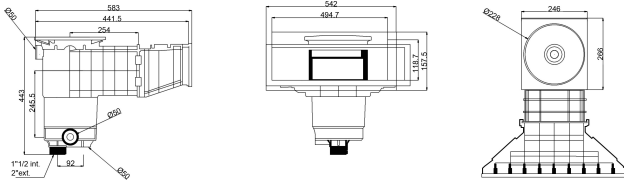

Weltico Skimmer ABS 1 1/2" x 2" female thread grey type A500 Design (7039320)

weltico

TECHNICAL SPECIFICATIONS

Type	A500 Design
Material	ABS/stainless steel
Suitable for	liner and concrete pools
Connection	female thread
Colour	grey
Size	1 1/2" x 2"

DIMENSIONS

A	583 mm
B	443 mm
C	542 mm
D	157.5 mm
E	266 mm
F	317 mm
G	494.7 mm
H	118.7 mm

PRODUCT INFORMATION

Approx. 7 m³/h (at a rate of 1.5 m/s) if connected to the 1 1/2" outlet with a Ø50 pipe
Approx. 10 m³/h (at a rate of 1.5 m/s) if connected to the 2" outlet with a Ø63 pipe