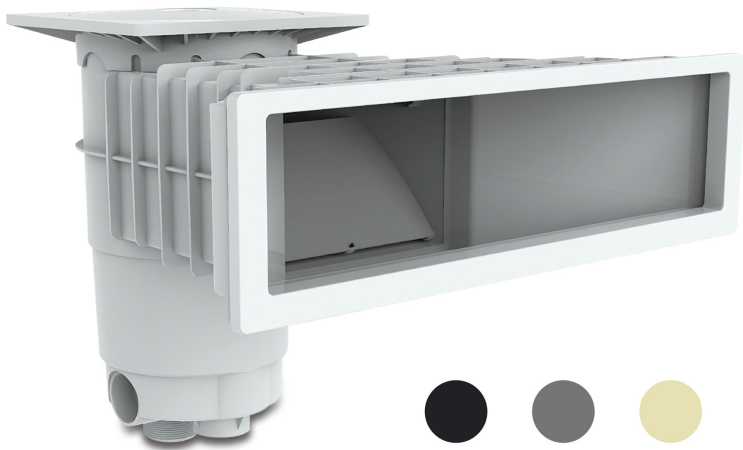

Weltico Skimmer ABS 1 1/2" x 2" female thread grey type A500 Design (7039320)

weltico

TECHNICAL SPECIFICATIONS

Type	A500 Design
Material	ABS/stainless steel
Suitable for	liner and concrete pools
Connection	female thread
Colour	grey
Size	1 1/2" x 2"

DIMENSIONS

A	583 mm
B	443 mm
C	542 mm
D	157.5 mm
E	266 mm
F	317 mm
G	494.7 mm
H	118.7 mm

PRODUCT INFORMATION

Approx. 7 m³/h (at a rate of 1.5 m/s) if connected to the 1 1/2" outlet with a Ø50 pipe
Approx. 10 m³/h (at a rate of 1.5 m/s) if connected to the 2" outlet with a Ø63 pipe