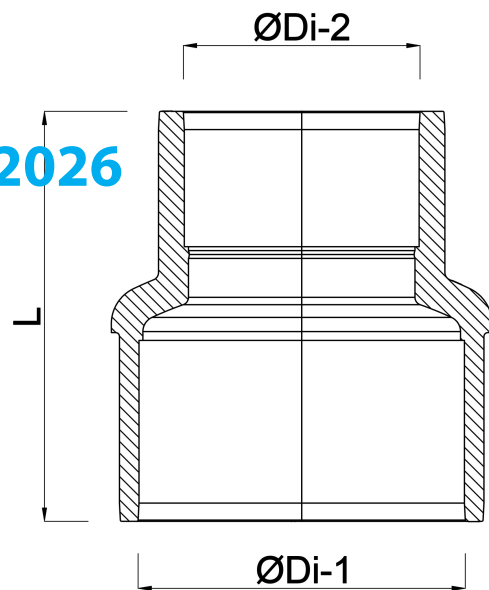

Profec Reducer socket PVC-U
90 mm x 63 mm glue socket
16bar grey (0110673)

TECHNICAL SPECIFICATIONS

Colour grey

Material PVC-U

Connection glue socket

Pressure 16 bar

Size 90 mm x 63 mm

DIMENSIONS

L 100 mm

ØDi-1 90 mm

ØDi-2 63 mm

Last modified date: 13/03/2026

Bosta UK Ltd.
Reflection House
Olding Road
Bury St. Edmunds
Suffolk
IP33 3TA
T +44 (0) 1284 716580
E enquiries@bosta.co.uk

<http://www.bosta.com>