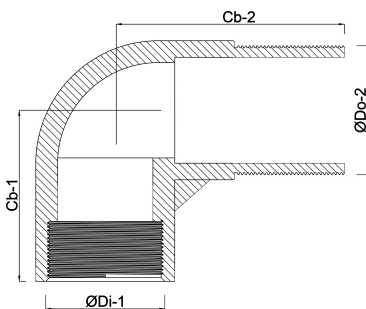

**Profec Nr. 92 Elbow 90°  
stainless steel 316 3" female  
thread x male thread 16bar  
(0080334)**

# TECHNICAL SPECIFICATIONS

Material	stainless steel 316
Connection	female thread x male thread
Fitting nr.	Nr. 92
Pressure	16 bar
Max. temp.	100 °C
Size	3"

## DIMENSIONS

Cb-1	74 mm
Cb-2	92 mm
ØDi-1	3 "
ØDo-2	3 "
β	90 °

**Last modified date: 13/03/2026**

Bosta UK Ltd.  
Reflection House  
Olding Road  
Bury St. Edmunds  
Suffolk  
IP33 3TA  
T +44 (0) 1284 716580  
E [enquiries@bosta.co.uk](mailto:enquiries@bosta.co.uk)  
<http://www.bosta.com>