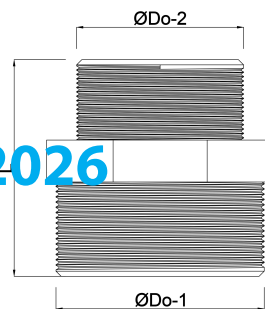

**Profec Reducing nipple  
hexagonal PVC-U 1 1/4" x 1/2"  
male thread 10bar grey  
(0100175)**

# TECHNICAL SPECIFICATIONS

|            |               |
|------------|---------------|
| Colour     | grey          |
| Material   | PVC-U         |
| Connection | male thread   |
| Pressure   | 10 bar        |
| Size       | 1 1/4" x 1/2" |

## DIMENSIONS

|       |         |
|-------|---------|
| F-1   | 21 mm   |
| F-2   | 15 mm   |
| K-1   | 46 mm   |
| L     | 55 mm   |
| ØDo-1 | 1 1/4 " |
| ØDo-2 | 1/2 "   |

Last modified date: 14/03/2026